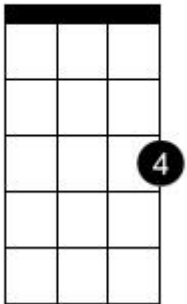

Chord diagram for Play With Fire

G

C

C

F

F

Bbadd2